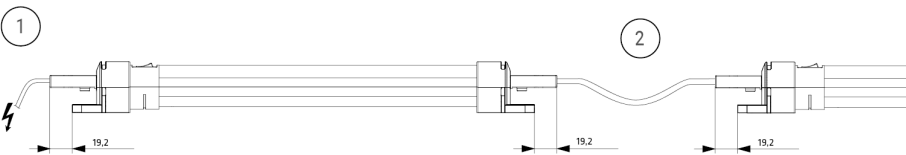

### Side view screw fixing

### Side view clip fixing

Illustration based on plug connection.

LED 025 multi wide voltage with clip fixing

LED 025 multi wide voltage with magnet or screw fixing

### Connection example

Daisy chain application with max. 8 lamps conveniently connected via connection plugs. The snap lock connectors ensure a stable electrical connection even if subjected to heavy vibration. The example shows a AC 230 V application, using the following cables: connection cable with female connector, Art. No. 244356 (1); daisy chain extension cable with 2 connectors, Art. No. 244358 (2).