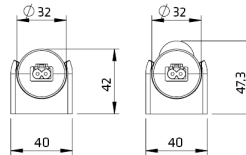

### Side view screw fixing

### Side view clip fixing

Illustration based on plug connection.

LED 025 multi wide voltage with clip fixing

LED 025 multi wide voltage with magnet or screw fixing

### Connection example

Daisy chain application with max. 8 lamps conveniently connected via connection plugs. The snap lock connectors ensure a stable electrical connection even if subjected to heavy vibration. The example shows a AC 230 V application, using the following cables: connection cable with female connector, Art. No. 244356 (1); daisy chain extension cable with 2 connectors, Art. No. 244358 (2).