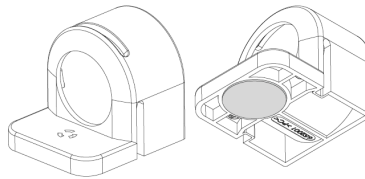

Magnet fixing