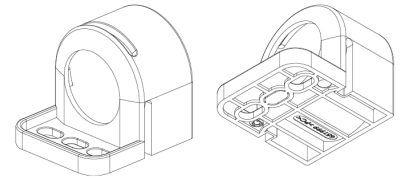

Screw fixing

Connector accessories

Cable accessories