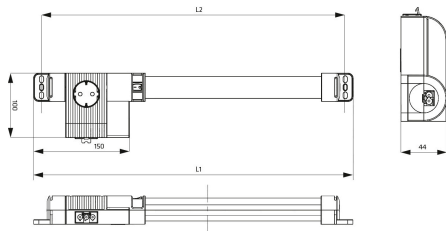

TECHNICAL DRAWINGS