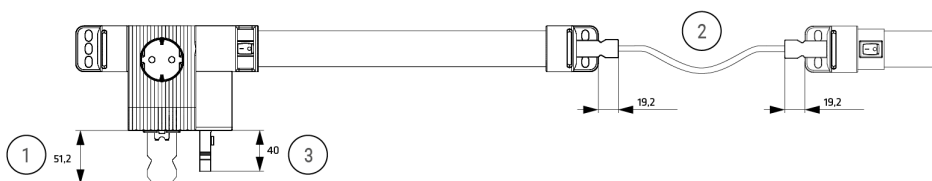

Depth	19.7 in
Weight	10.6 oz
Item number accessories 1	244359
Item number accessories 2	244423
Item number accessories 3	264093
Item number accessories 4	264091
Accessory 1	Extension cable 2 x AWG 16 with female and male connectors - through-wiring, 1 m
Accessory 2	Connection cable 3 x AWG 16 with female connector, 4 m
Accessory 3	Separate female connector for cable connection
Accessory 4	Separate female connector for cable connection + daisy chain
Note	The light must not be used for household lighting.

### CONNECTION CABLE WITH FEMALE CONNECTOR AND OPEN END

Article number	usage	color	design	Depth
244422	for entrance side	Female connector: white Cable: white	Extension cable 2 x 1.5 mm <sup>2</sup> with female and male connectors	157.5 in
244423	for entrance side	Female connector: white Cable: white	Extension cable 2 x AWG 16 with female and male connectors	157.5 in

TECHNICAL DRAWINGS

Magnet fixing

Screw fixing

Connector accessories

Female connector, Art. No. 264093

Female connector, Art. No. 264091

Male connector, Art. No. 264090

Cable accessories

1 Connection cable, Art. No. 244422

2 Extension cable, Art. No. 244358

3 Connection cable, Art. No. 244424

Connection example

The lamps are conveniently connected via connection plugs - up to 8 lamps max. can be daisy-chained this way. Female/male connectors are also available to assemble cables in non-standard lengths.